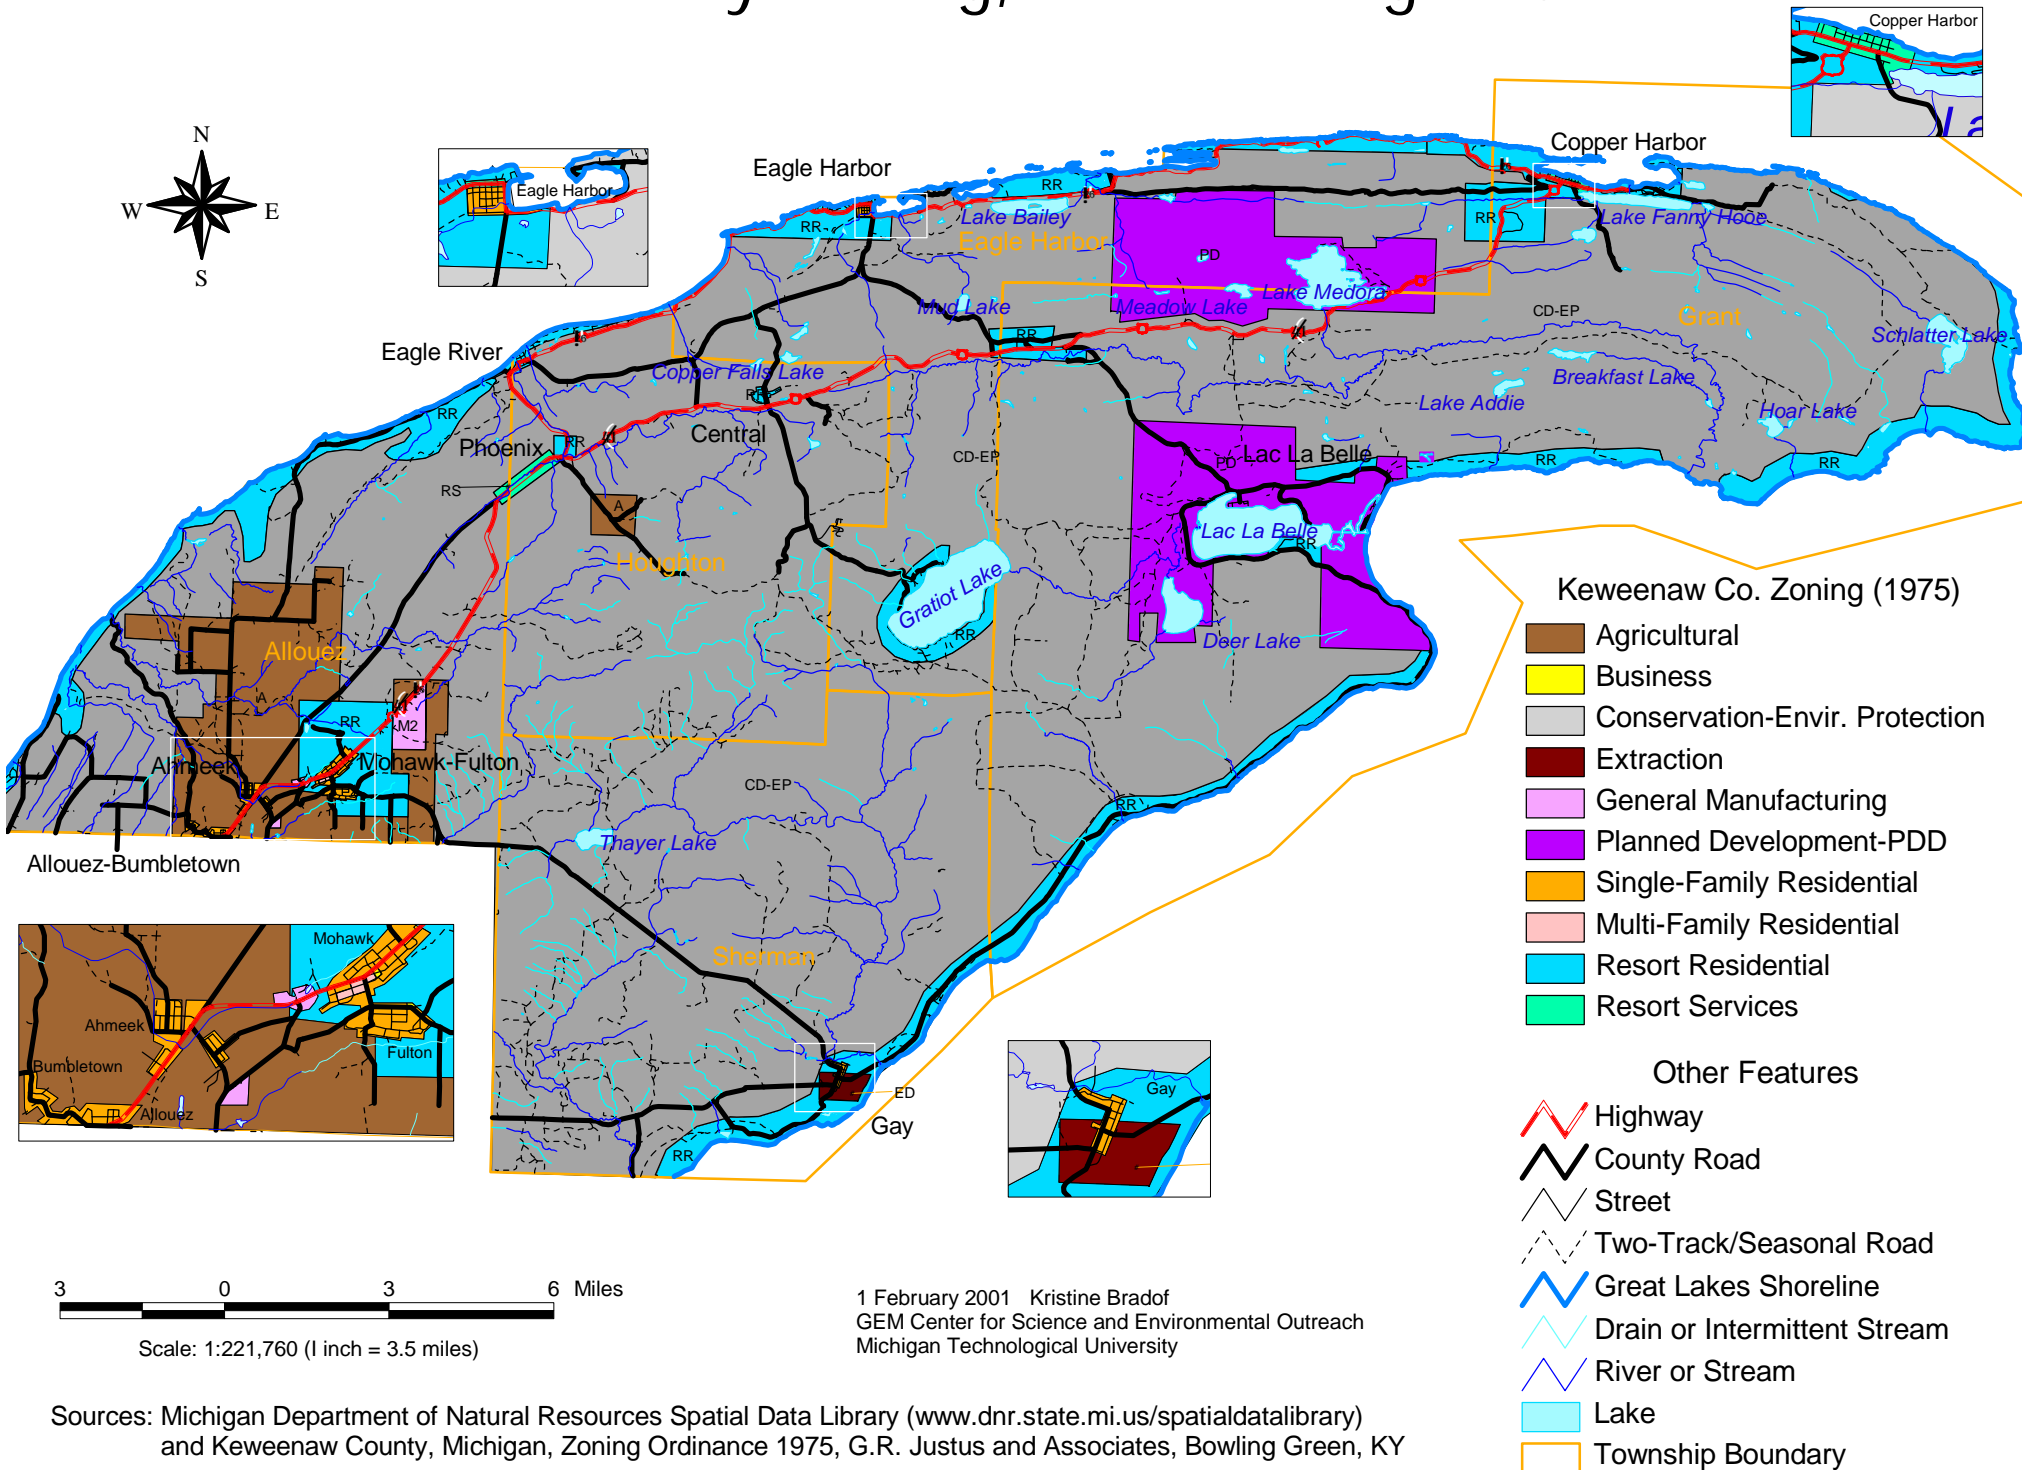

Keweenaw County Zoning, 1975 Zoning Ordinance

1 February 2001 Kristine Bradof
 GEM Center for Science and Environmental Outreach
 Michigan Technological University

Sources: Michigan Department of Natural Resources Spatial Data Library (www.dnr.state.mi.us/spatialdatalibrary)
 and Keweenaw County, Michigan, Zoning Ordinance 1975, G.R. Justus and Associates, Bowling Green, KY